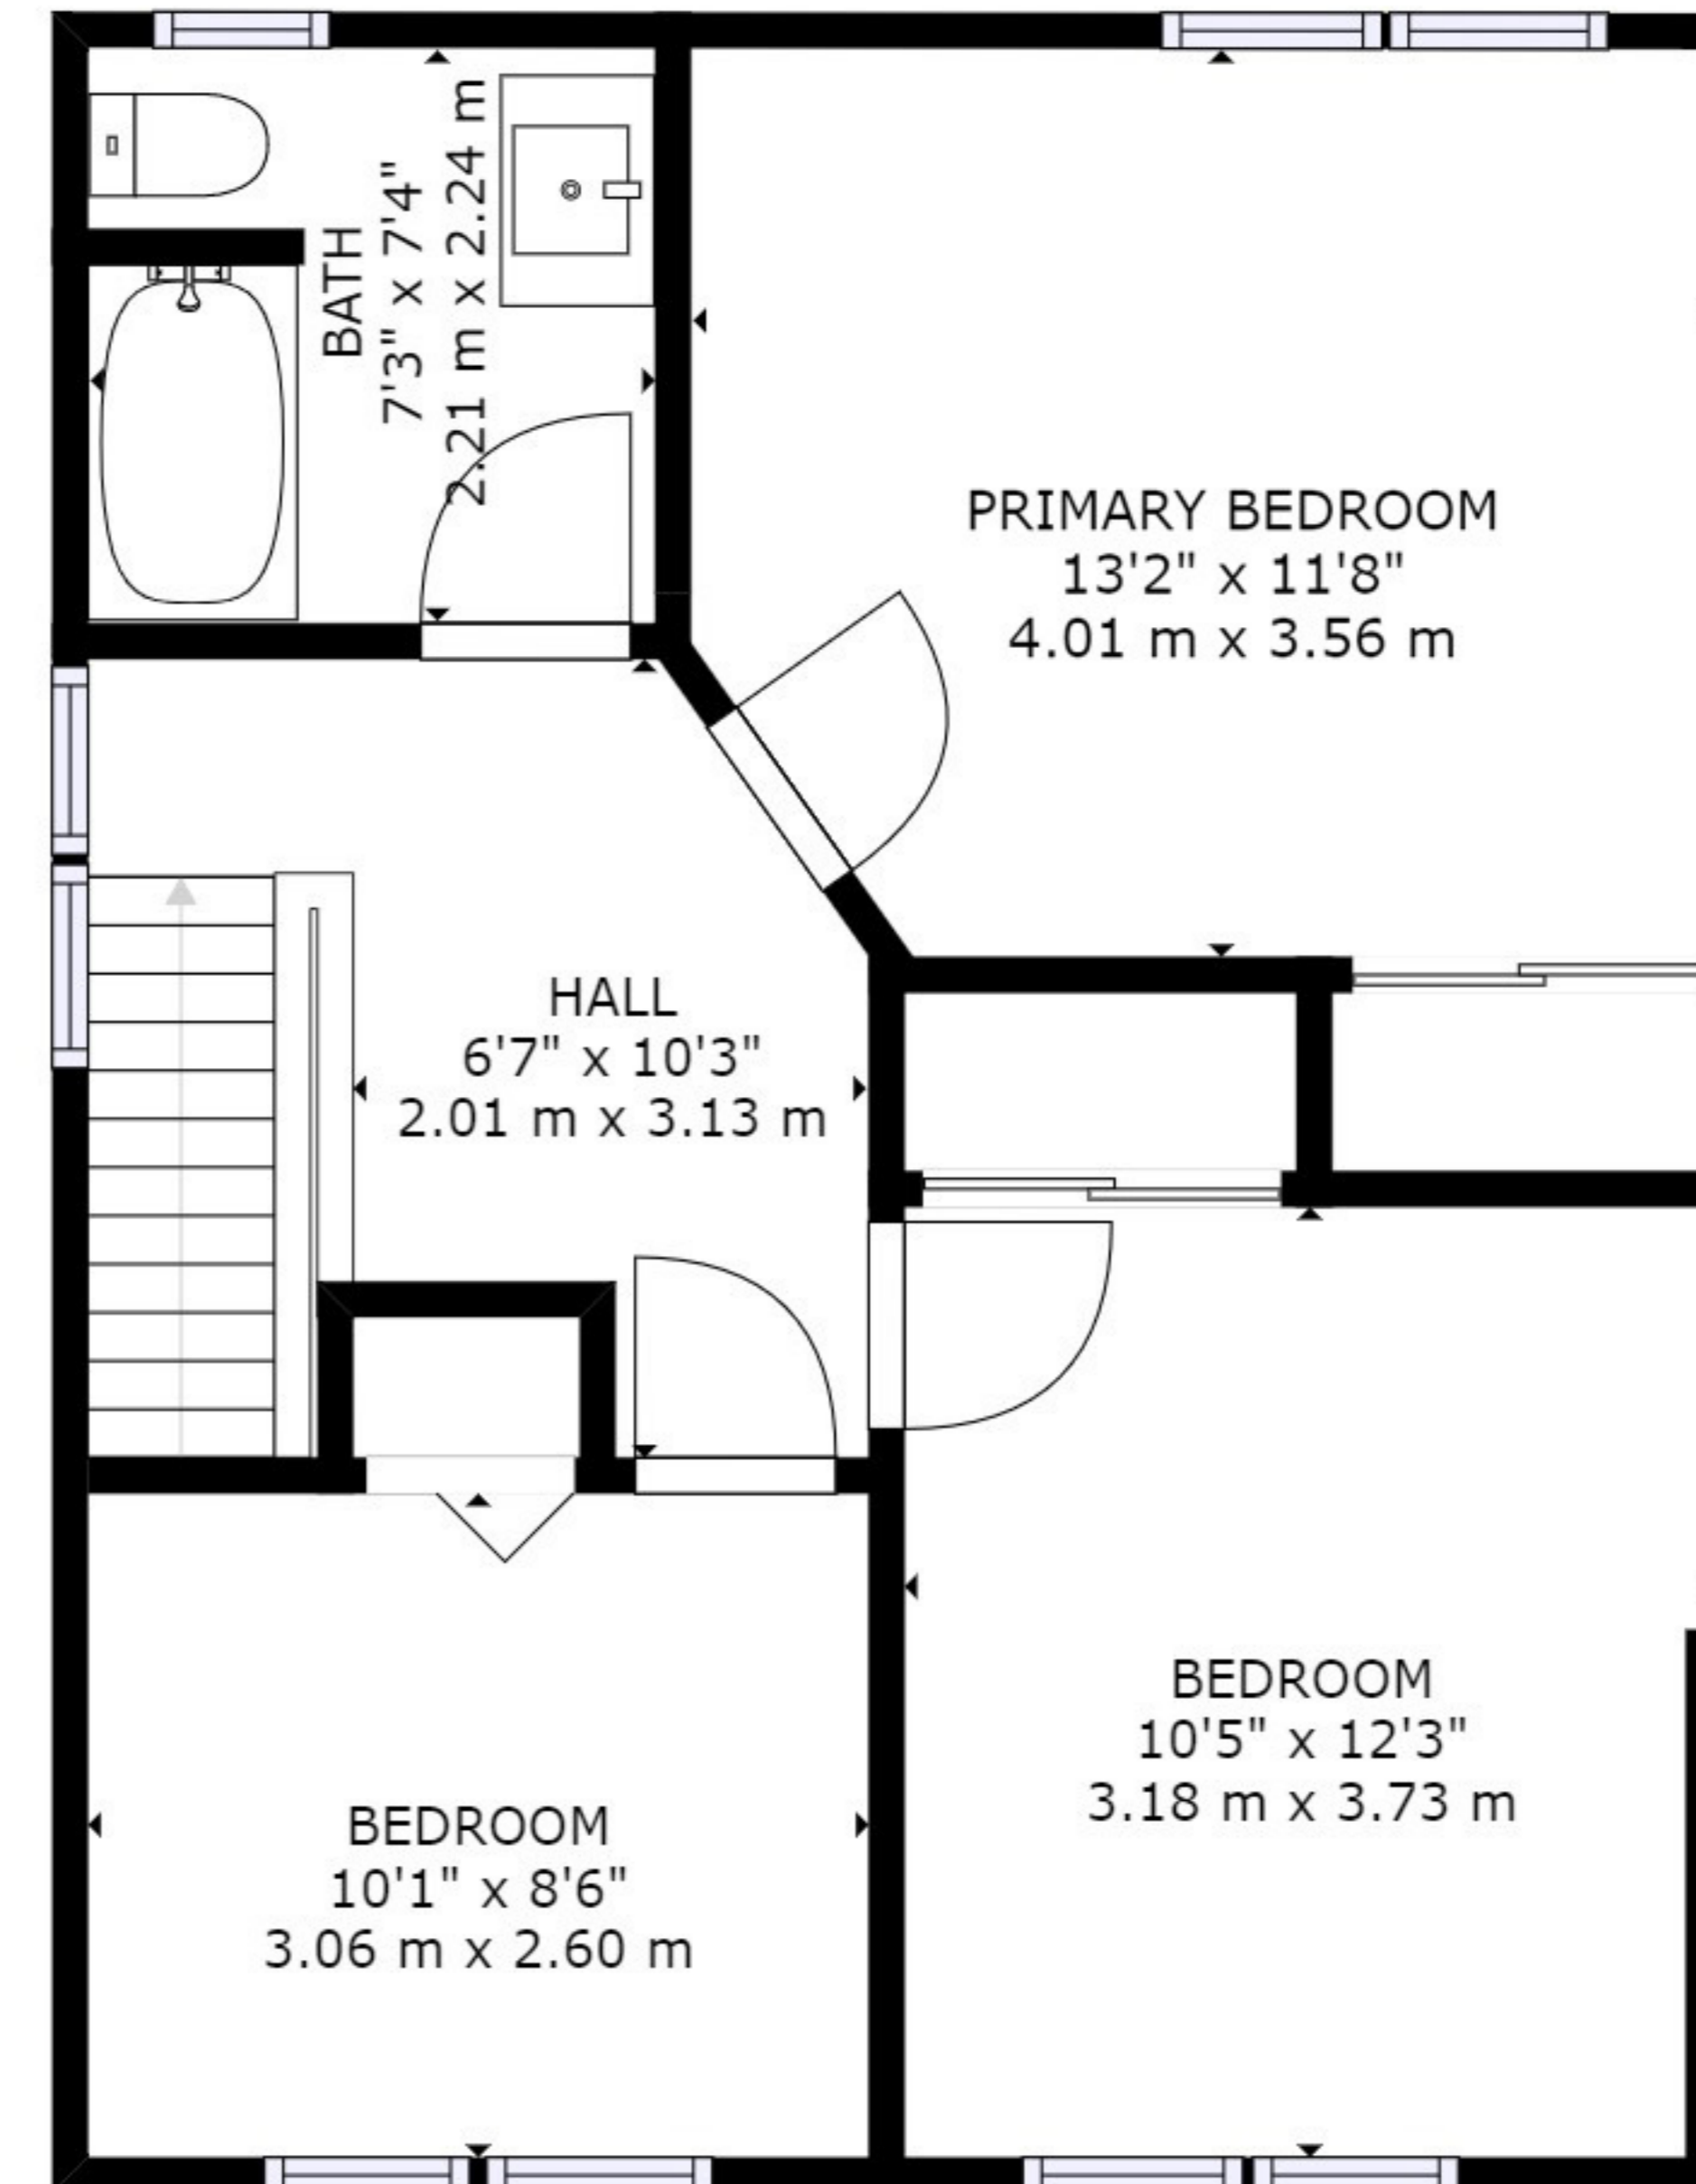

FLOOR 1

FLOOR 2

FLOOR 3

FLOOR 4

GROSS INTERNAL AREA

FLOOR 1: 610 sq. ft, 57 m<sup>2</sup>, FLOOR 2: 808 sq. ft, 75 m<sup>2</sup>

FLOOR 3: 613 sq. ft, 57 m<sup>2</sup>, FLOOR 4: 391 sq. ft, 36 m<sup>2</sup>

TOTAL: 2423 sq. ft, 225 m<sup>2</sup>

SIZES AND DIMENSIONS ARE APPROXIMATE, ACTUAL MAY VARY.