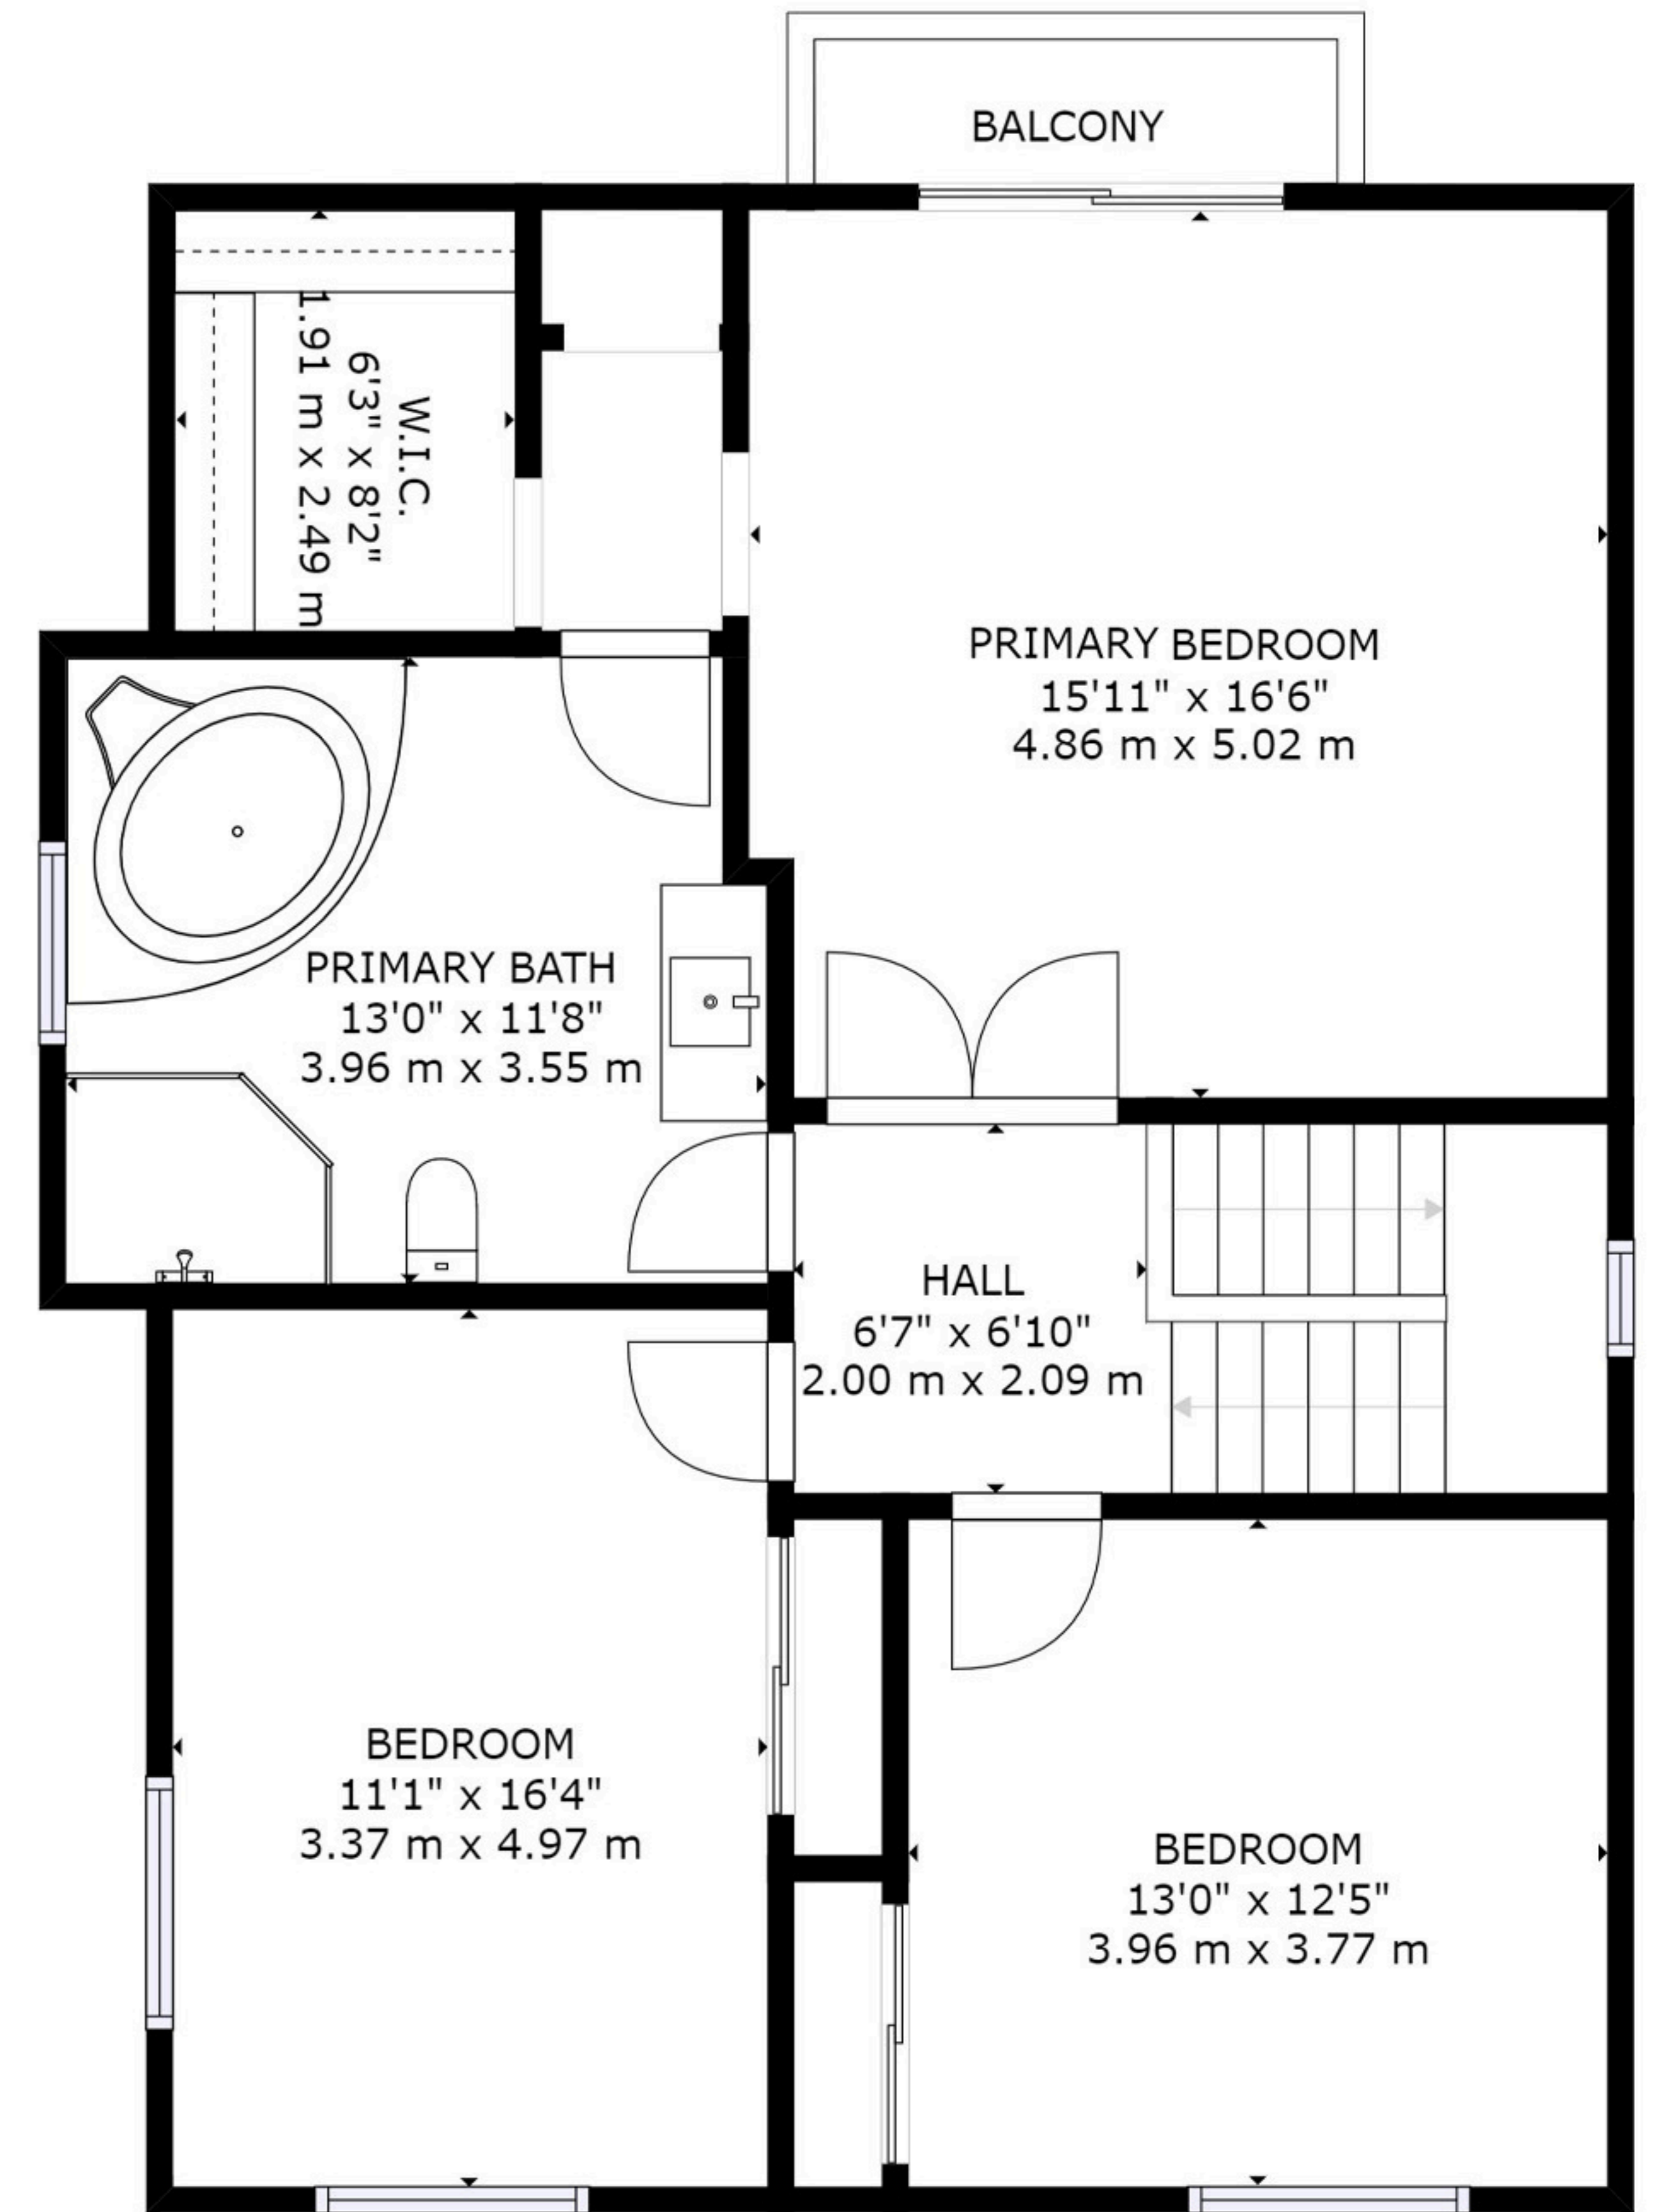

FLOOR 1

FLOOR 2

FLOOR 3

GROSS INTERNAL AREA
 FLOOR 1: 1199 sq. ft, 111 m², FLOOR 2: 1292 sq. ft, 120 m²
 FLOOR 3: 1069 sq. ft, 99 m²
 TOTAL: 3561 sq. ft, 331 m²
 SIZES AND DIMENSIONS ARE APPROXIMATE, ACTUAL MAY VARY.