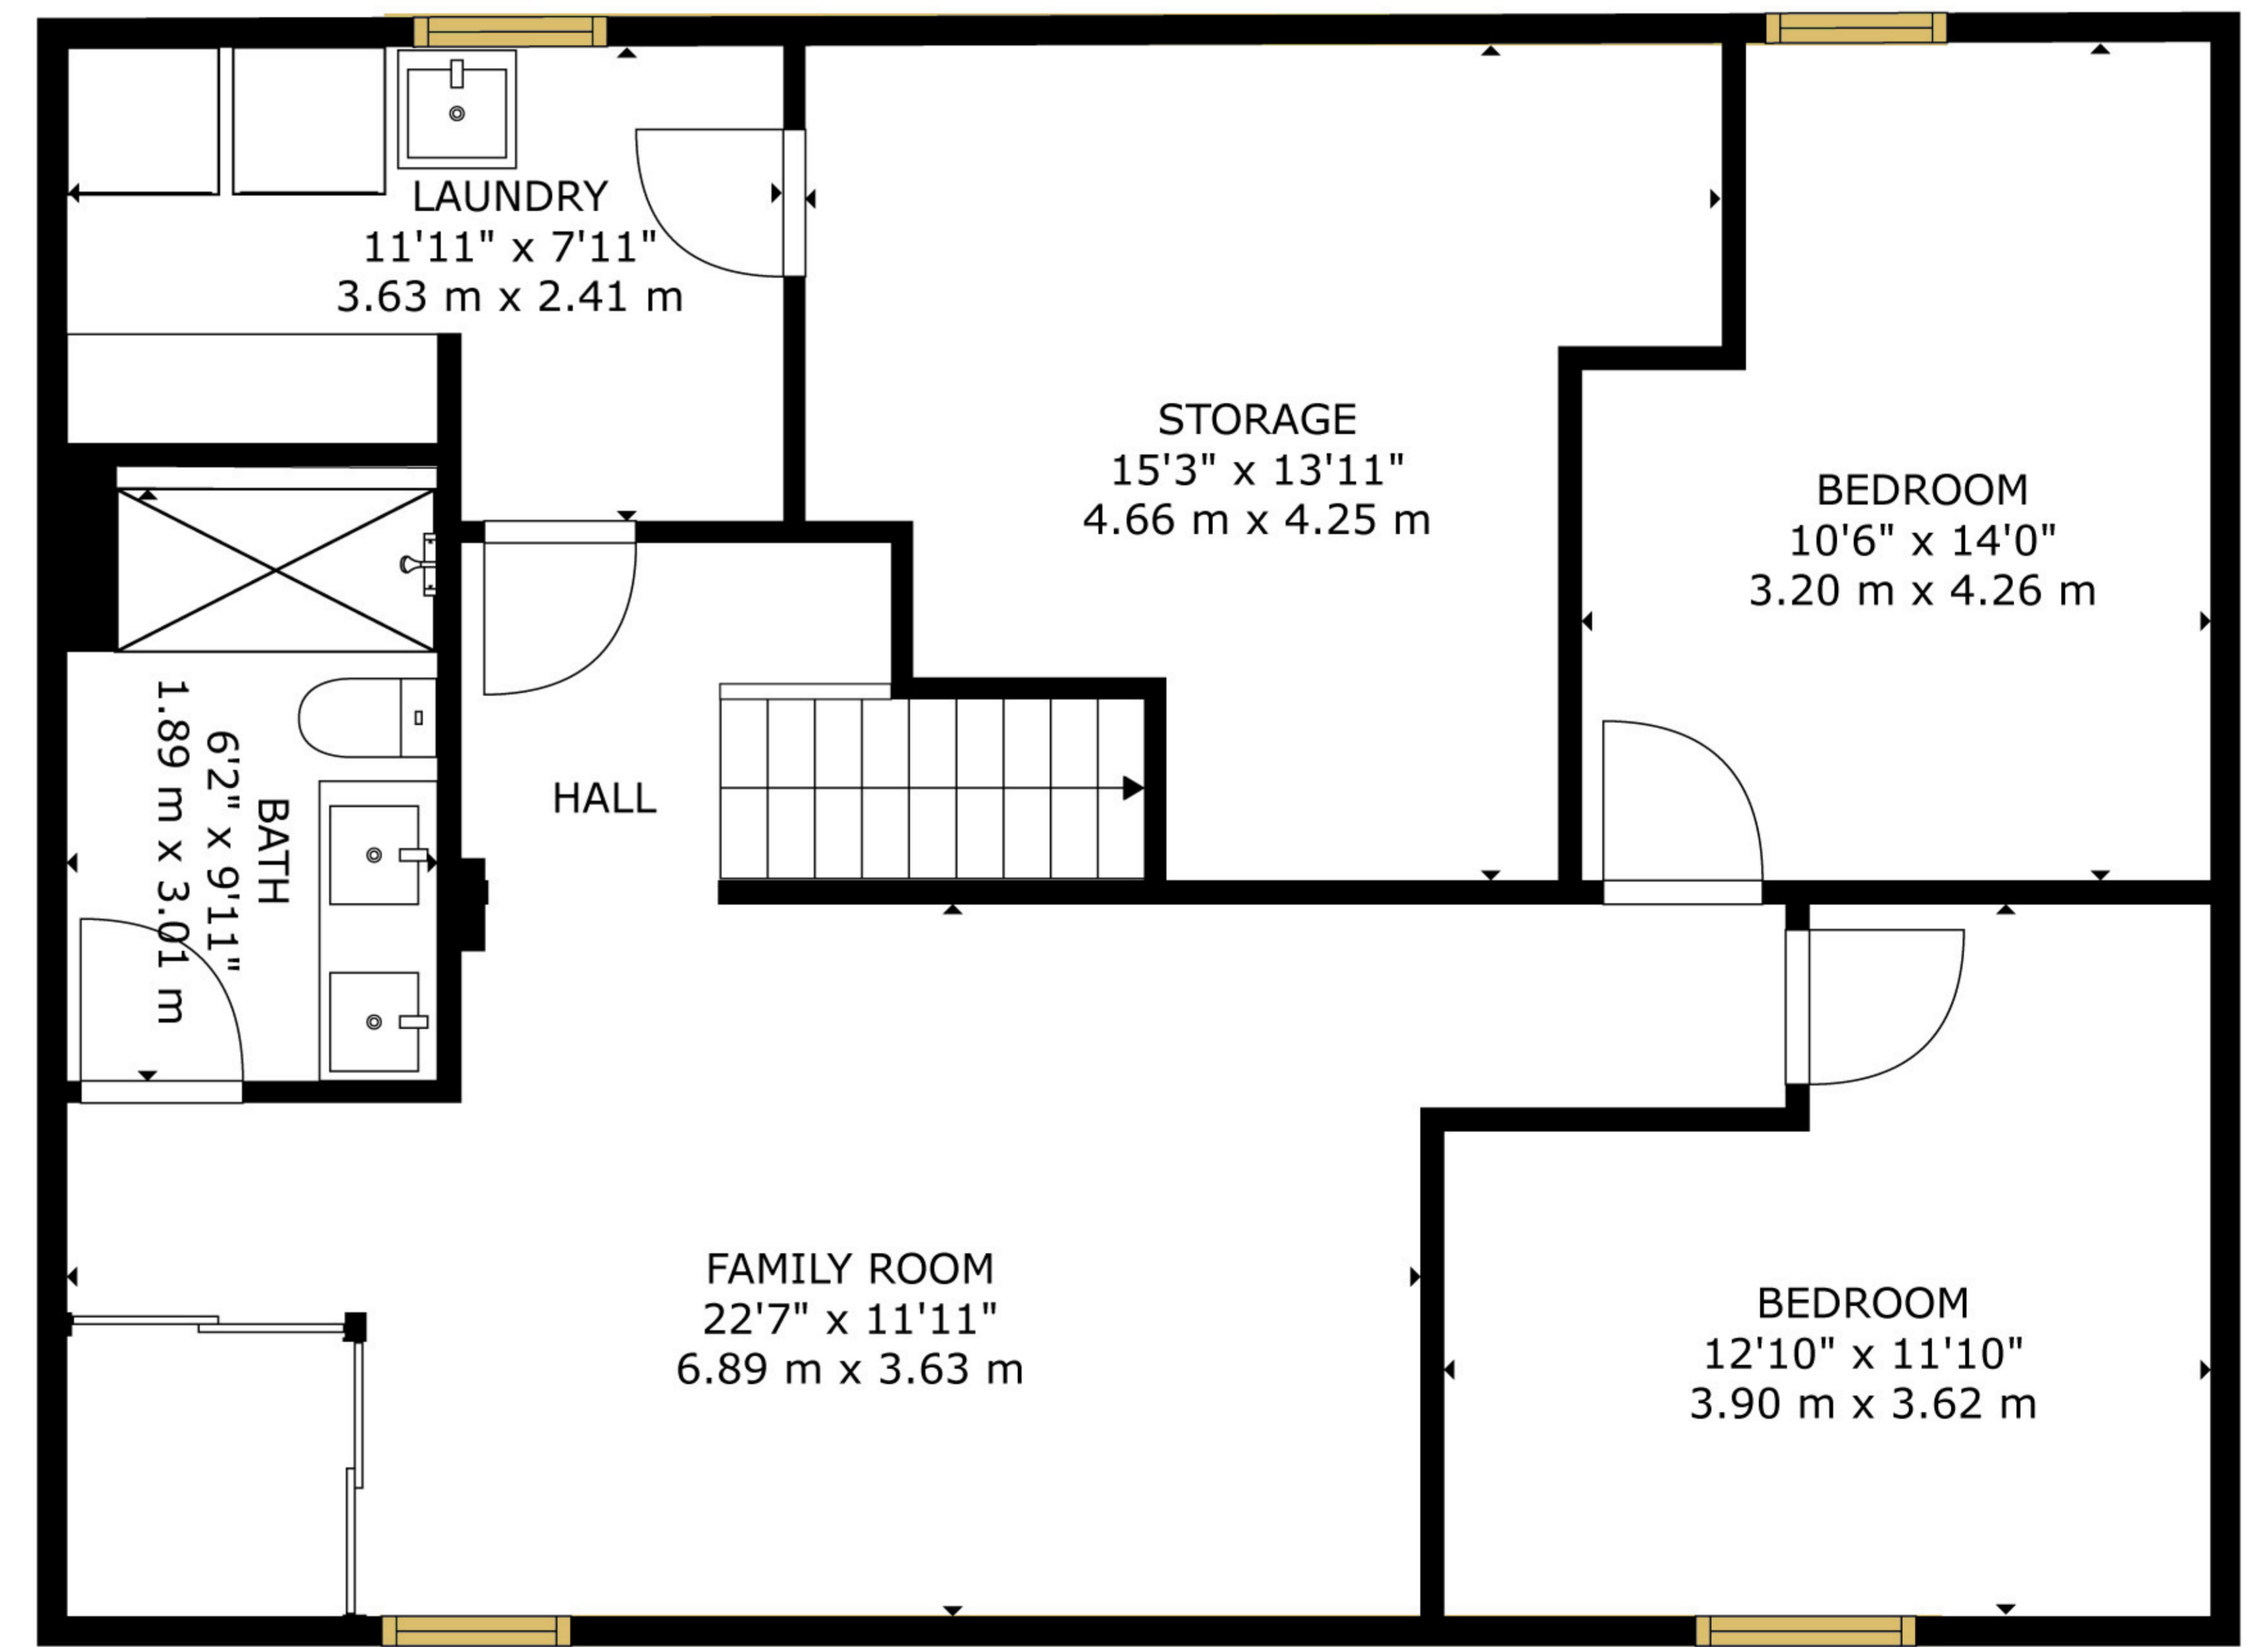

85 Mineola Road East, Mississauga, ON, Canada

FLOOR 2

FLOOR 3

FLOOR 1

GROSS INTERNAL AREA
 FLOOR 1: 1003 sq. ft, 93 m², FLOOR 2: 909 sq. ft, 84 m²
 FLOOR 3: 688 sq. ft, 64 m²
 TOTAL: 2600 sq. ft, 242 m²
 SIZES AND DIMENSIONS ARE APPROXIMATE, ACTUAL MAY VARY.