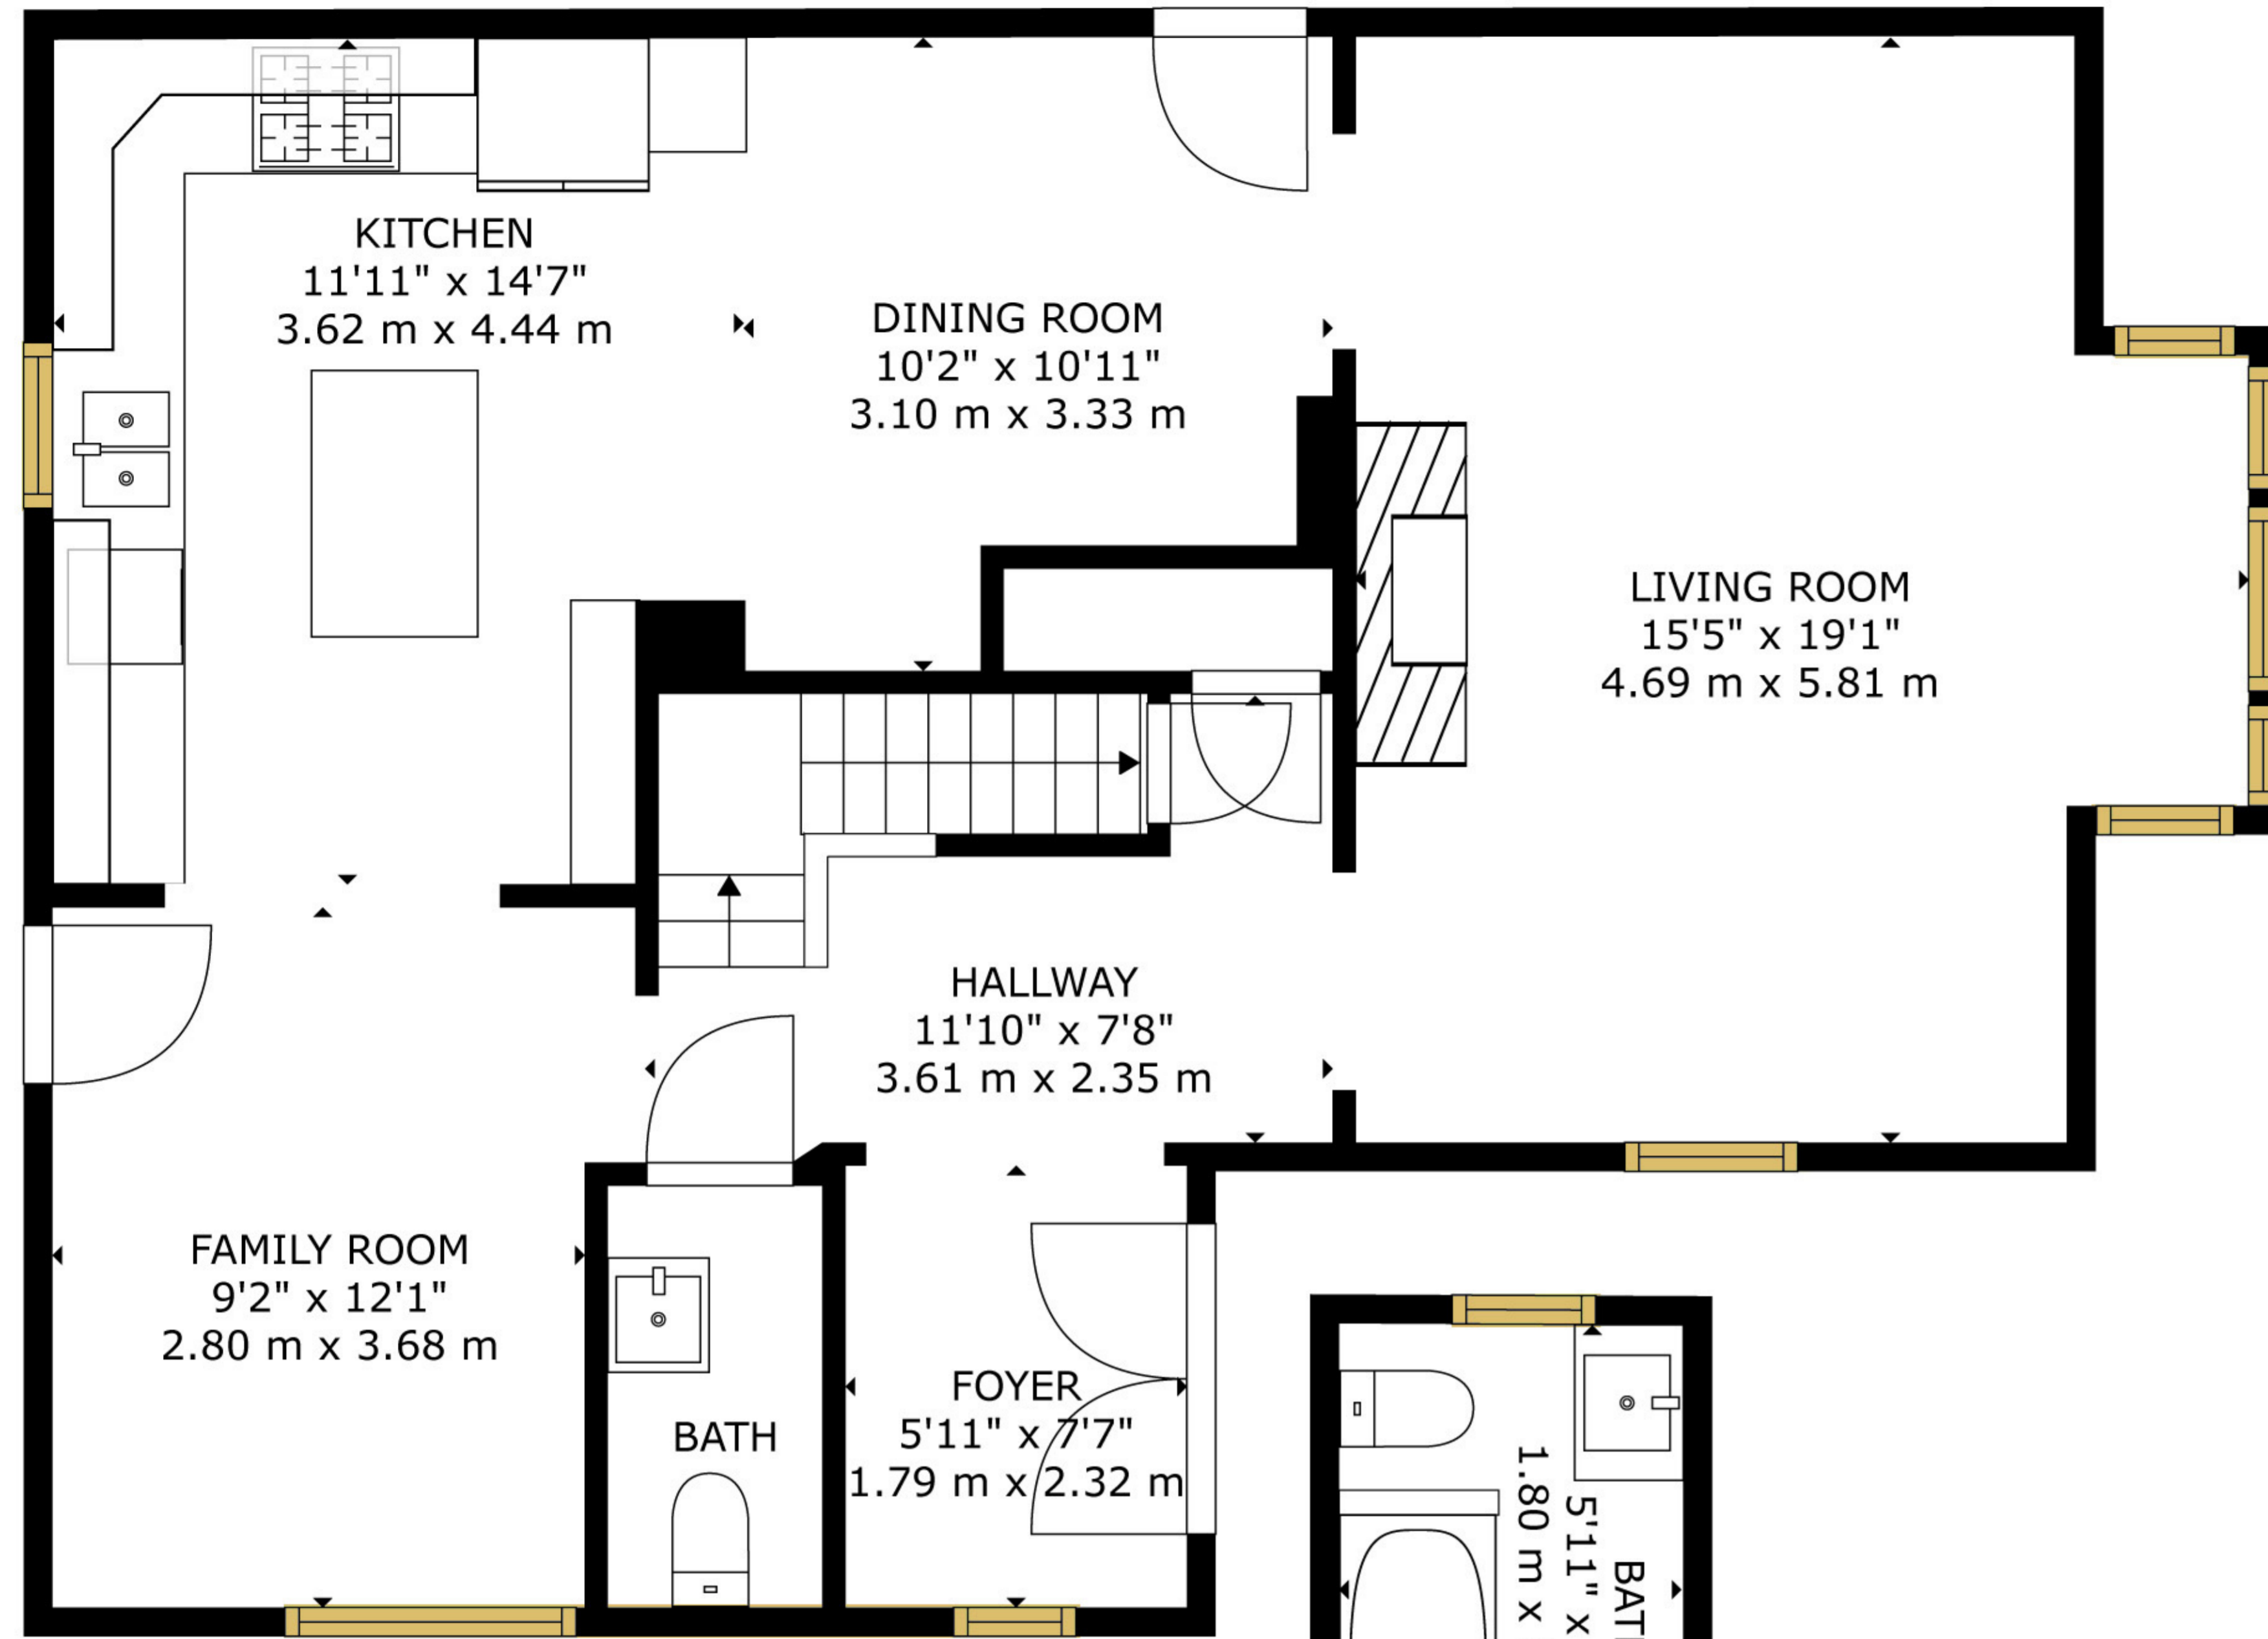

85 Mineola Road East, Mississauga, ON, Canada

FLOOR 2

FLOOR 3

FLOOR 1

GROSS INTERNAL AREA
 FLOOR 1: 1003 sq. ft, 93 m², FLOOR 2: 909 sq. ft, 84 m²
 FLOOR 3: 688 sq. ft, 64 m²
 TOTAL: 2600 sq. ft, 242 m²
 SIZES AND DIMENSIONS ARE APPROXIMATE, ACTUAL MAY VARY.