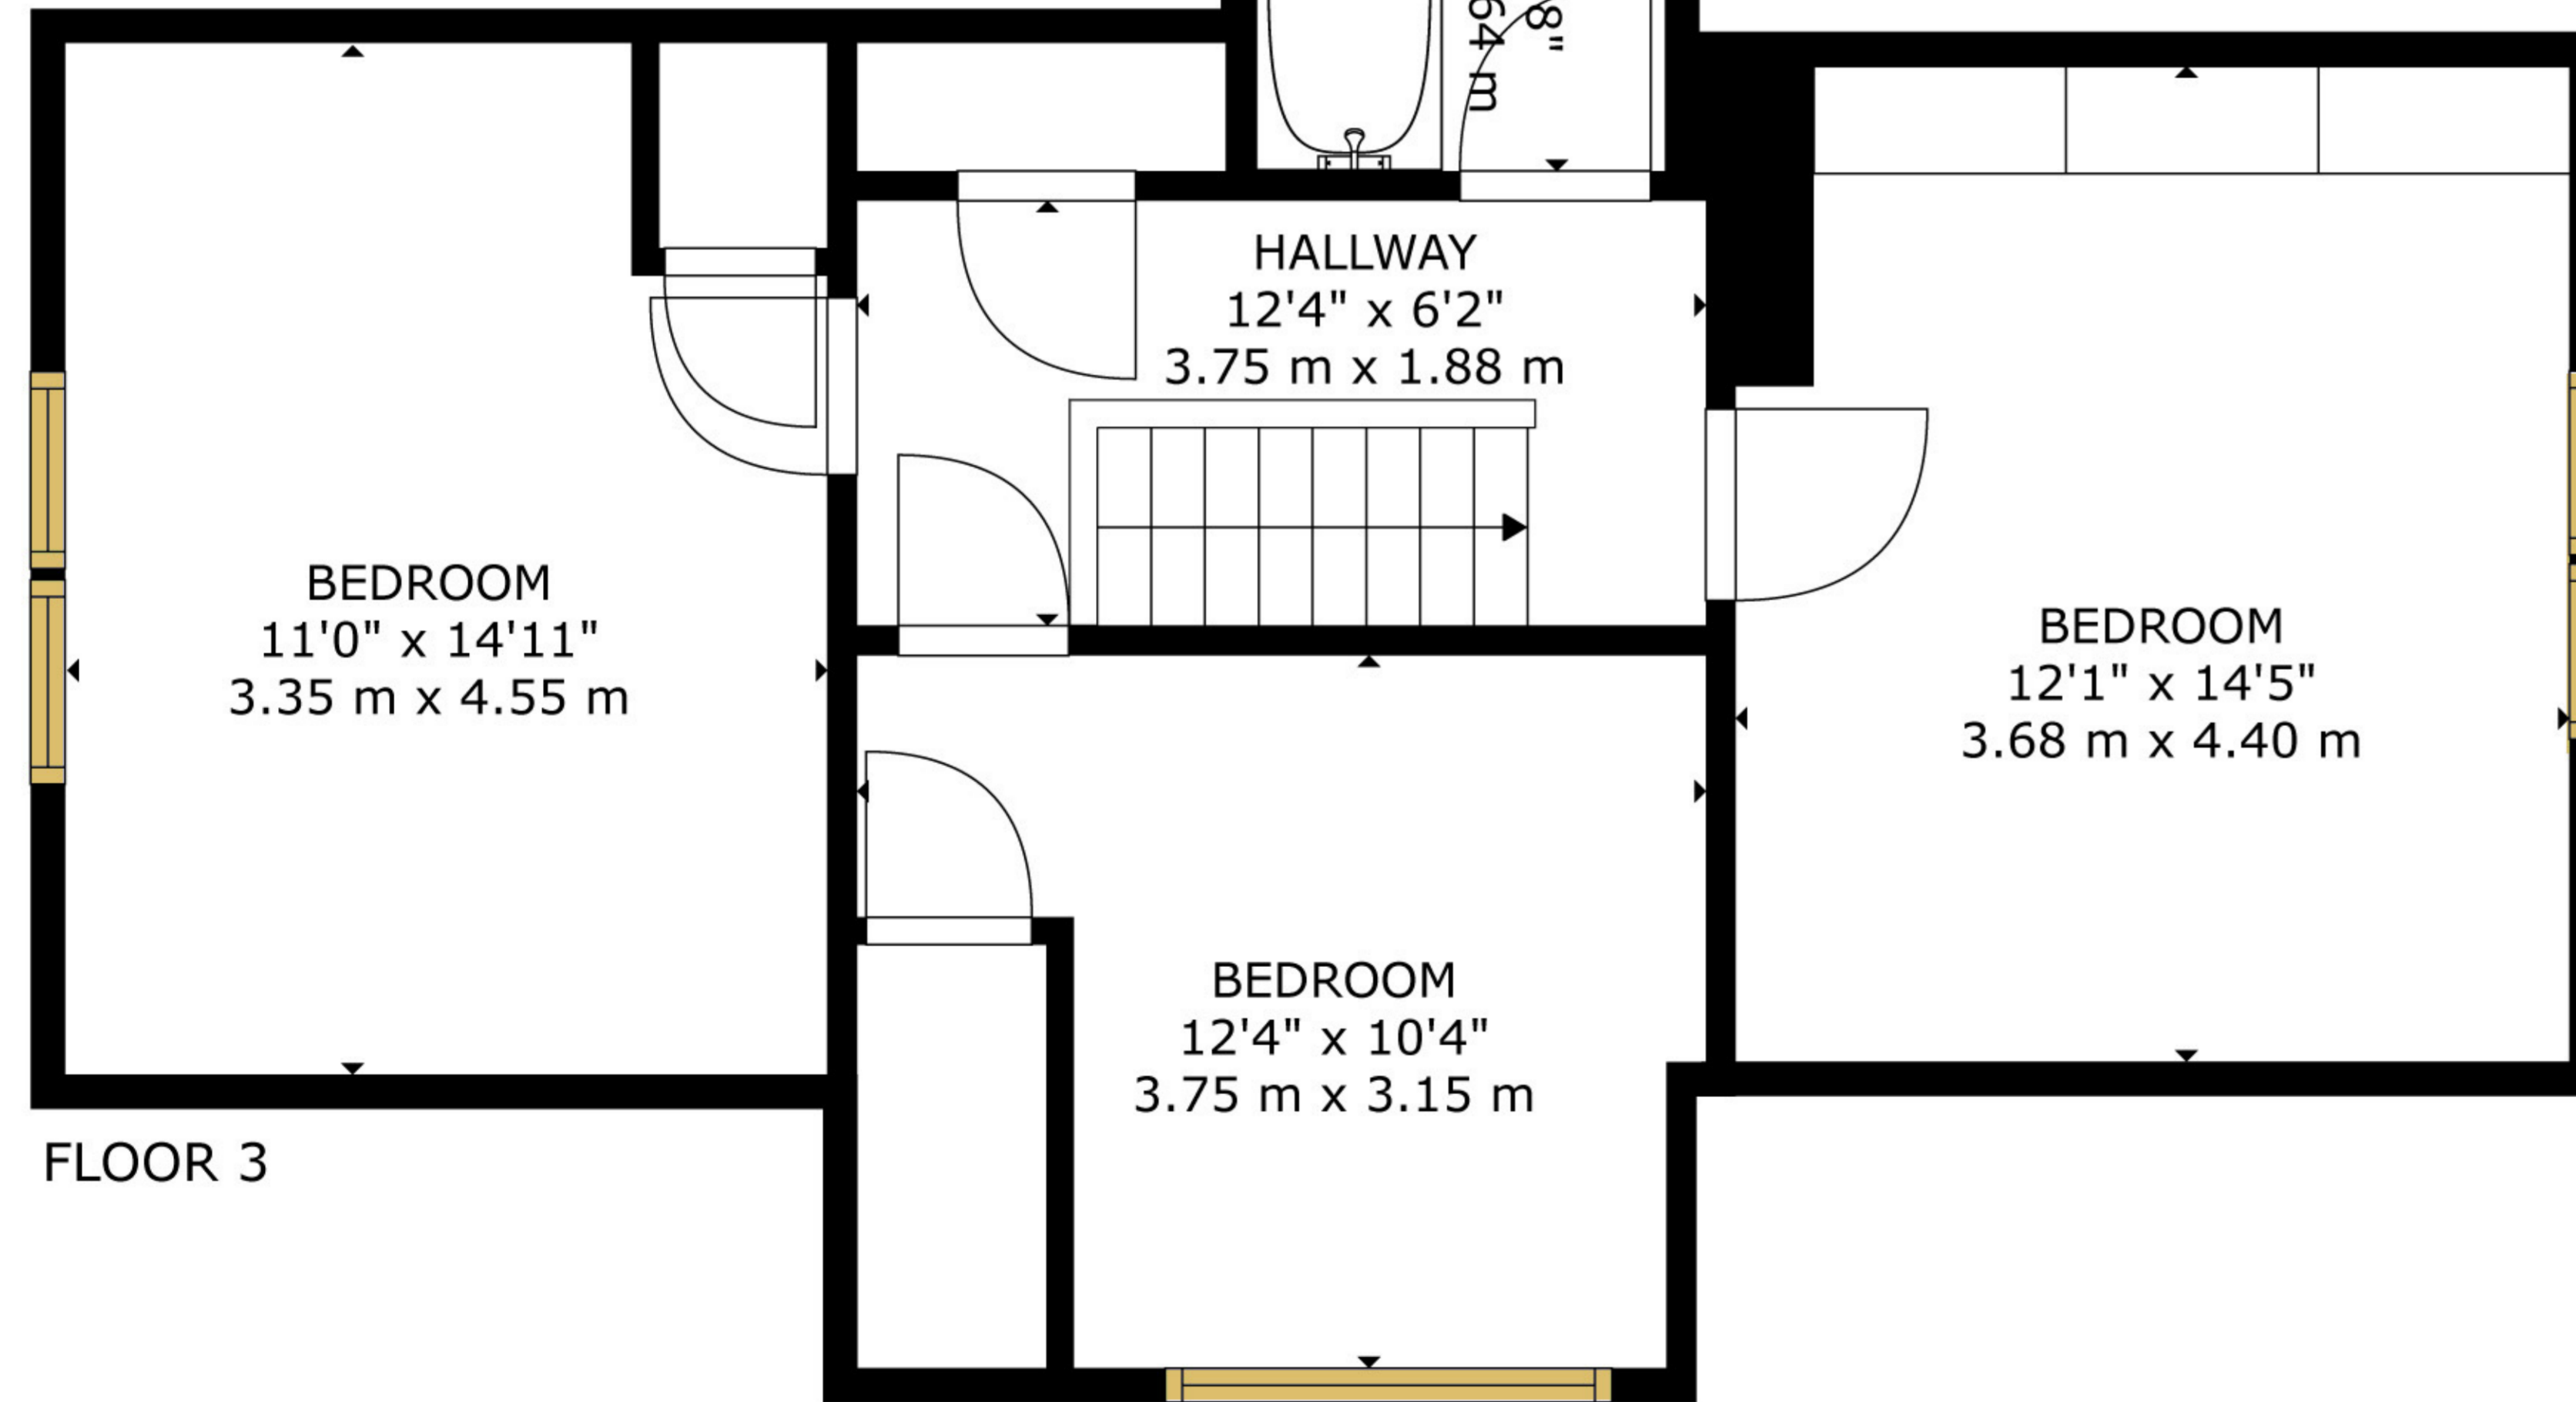

85 Mineola Road East, Mississauga, ON, Canada

FLOOR 2

FLOOR 3

FLOOR 1

GROSS INTERNAL AREA
 FLOOR 1: 1003 sq. ft, 93 m², FLOOR 2: 909 sq. ft, 84 m²
 FLOOR 3: 688 sq. ft, 64 m²
 TOTAL: 2600 sq. ft, 242 m²
 SIZES AND DIMENSIONS ARE APPROXIMATE, ACTUAL MAY VARY.